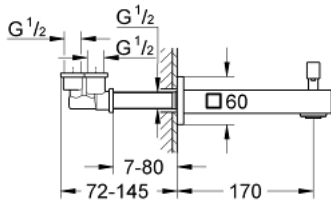

13 304 000 BATH SPOUT

PRODUCT DESCRIPTION

- wall mounted
- **GROHE StarLight** chrome finish
- mousseur
- automatic diverter: bath/shower
- with concealed connection piece
- male thread 1/2"
- projection 170 mm
- min. recommended pressure 1.0 bar

13 304 000 BATH SPOUT

SPARE PARTS

- 1: Diverter knob (Order-nr. 48128000)
- 2: Repl.kit f.rotary valve (Order-nr. 48023000)
- 3: Flow straightener (Order-nr. 48024000)
- 4: Sealing washer (Order-nr. 0128200M)