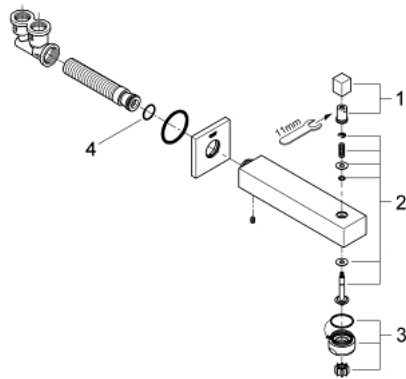

13 304 000 BATH SPOUT

PRODUCT DESCRIPTION

- wall mounted
- **GROHE StarLight** chrome finish
- mousseur
- automatic diverter: bath/shower
- with concealed connection piece
- male thread 1/2"
- projection 170 mm
- min. recommended pressure 1.0 bar

13 304 000 BATH SPOUT

SPARE PARTS

- 1: Diverter knob (Order-nr. 48128000)
- 2: Repl.kit f.rotary valve (Order-nr. 48023000)
- 3: Flow straightener (Order-nr. 48024000)
- 4: Sealing washer (Order-nr. 0128200M)