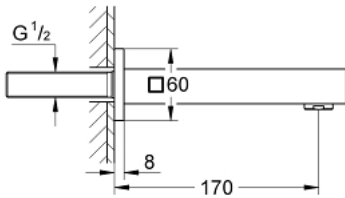

13 303 000 BATH SPOUT

PRODUCT DESCRIPTION

- wall mounted
- **GROHE StarLight** chrome finish
- mousseur
- male thread 1/2"
- projection 170 mm
- min. recommended pressure 1.0 bar

13 303 000 BATH SPOUT

SPARE PARTS