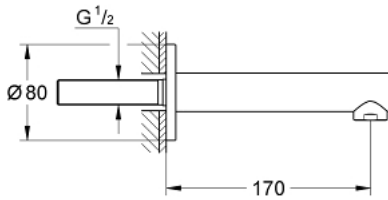

13 280 001 **CONCETTO BATH SPOUT**

PRODUCT DESCRIPTION

- wall mounted
- **GROHE StarLight** chrome finish
- mousseur
- male thread 1/2"

13 280 001 **CONCETTO BATH SPOUT**

SPARE PARTS

1: Strainer jet regulator

Sistra M24x1 (Order-nr. 07899000)

2: O-Ring (Order-nr. 0128200M)