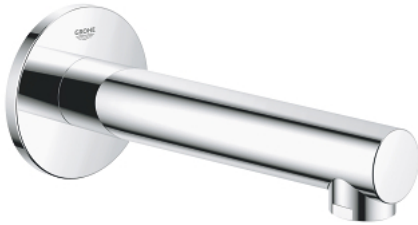

13 280 001 **CONCETTO BATH SPOUT**

PRODUCT DESCRIPTION

- wall mounted
- **GROHE StarLight** chrome finish
- mousseur
- male thread 1/2"

13 280 001 **CONCETTO BATH SPOUT**

SPARE PARTS

1: Strainer jet regulator

Sistra M24x1 (Order-nr. 07899000)

2: O-Ring (Order-nr. 0128200M)