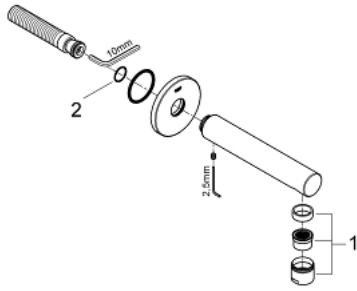

13 280 001 **CONCETTO BATH SPOUT**

PRODUCT DESCRIPTION

- wall mounted
- **GROHE StarLight** chrome finish
- mousseur
- male thread 1/2"

13 280 001 **CONCETTO BATH SPOUT**

SPARE PARTS

1: Strainer jet regulator

Sistra M24x1 (Order-nr. 07899000)

2: O-Ring (Order-nr. 0128200M)