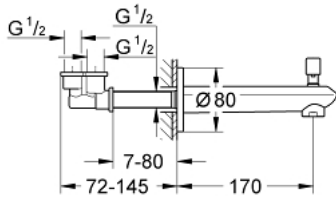

13 279 002 EURODISC COSMOPOLITAN BATH SPOUT

PRODUCT DESCRIPTION

- wall mounted
- **GROHE StarLight** chrome finish
- mousseur
- automatic diverter: bath/shower
- with concealed connection piece
- male thread 1/2"
- projection 170 mm

13 279 002 EURODISC COSMOPOLITAN BATH SPOUT

SPARE PARTS

- 1: Diverter knob (Order-nr. 48022000)
- 1.1: Diverter knob (Order-nr. 64309000)
- 2: Repl.kit f.rotary valve (Order-nr. 48023000)
- 3: Flow straightener (Order-nr. 48063000)