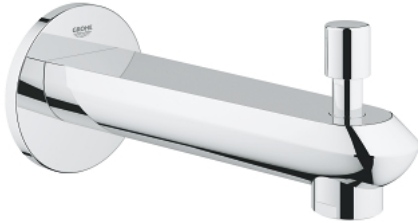

13 279 002 EURODISC COSMOPOLITAN BATH SPOUT

PRODUCT DESCRIPTION

- wall mounted
- **GROHE StarLight** chrome finish
- mousseur
- automatic diverter: bath/shower
- with concealed connection piece
- male thread 1/2"
- projection 170 mm

13 279 002 EURODISC COSMOPOLITAN BATH SPOUT

SPARE PARTS

- 1: Diverter knob (Order-nr. 48022000)
- 1.1: Diverter knob (Order-nr. 64309000)
- 2: Repl.kit f.rotary valve (Order-nr. 48023000)
- 3: Flow straightener (Order-nr. 48063000)