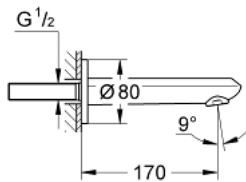

13 278 002 EURODISC COSMOPOLITAN BATH SPOUT

PRODUCT DESCRIPTION

- wall mounted
- **GROHE StarLight** chrome finish
- mousseur
- male thread 1/2"
- projection 170 mm
- min. recommended pressure 1.0 bar

13 278 002 EURODISC COSMOPOLITAN BATH SPOUT

SPARE PARTS

1: Mousseur (Order-nr. 13927000)