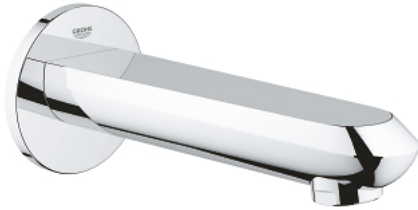

13 278 002 EURODISC COSMOPOLITAN BATH SPOUT

PRODUCT DESCRIPTION

- wall mounted
- **GROHE StarLight** chrome finish
- mousseur
- male thread 1/2"
- projection 170 mm
- min. recommended pressure 1.0 bar

13 278 002 EURODISC COSMOPOLITAN BATH SPOUT

SPARE PARTS

1: Mousseur (Order-nr. 13927000)