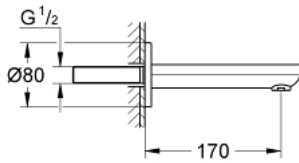

13 261 000 EUROSMART COSMOPOLITAN BATH SPOUT

PRODUCT DESCRIPTION

- wall mounted
- **GROHE StarLight** chrome finish
- mousseur
- male thread 1/2"
- projection 170 mm

13 261 000 **EUROSMART COSMOPOLITAN BATH SPOUT**

SPARE PARTS

1: Flow restrictor (Order-nr. 13952000)

2: O-Ring (Order-nr. 0128200M)