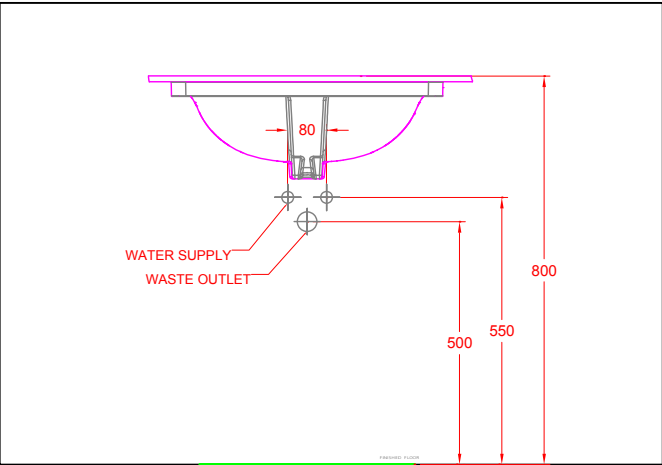

SIDE VIEW

FRONT VIEW

TOP VIEW

Code :	TF-0451
Name :	Concept Cube
Description :	Under counter wash basin
<b><i>American Standard</i></b>	