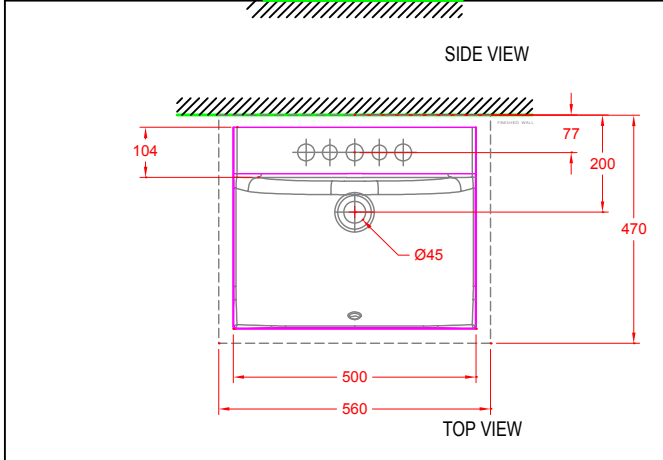

SIDE VIEW

FRONT VIEW

TOP VIEW

Code :	TF-0451
Name :	Concept Cube
Description :	Under counter wash basin
<b><i>American Standard</i></b>	