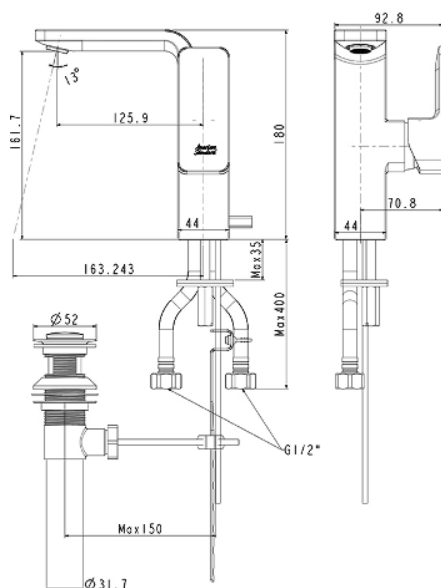

Acacia Evolution

Single-Hole Side Lever Basin Mixer Faucet

FFAS1305-101500BC0

FFAS1305-101500BF0

FEATURES

- Modern design that can fit with any style of bathroom
- **Eco-handle** for saving energy (electric power)
- **Click technology** offers 2 different water flow rates 0~50% and 50~100% for easy volume control and water saving
- Ceramic disc valve for a life time use
- Strong brass construction
- Nickel and chromium plating for durable finish
- Adjustable water stream direction aerator
- With Pop-up drain
- Flow Rate @ 0.1 MPa : 5.88 L/Min

SPECIFICATIONS

- Single-Handle Side Lever Basin Mixer Faucet
- Single-Hole Installation
- Spout Reach : 125.9 mm
- Spout Height : 161.7 mm

FINISHES AVAILABILITY

- Chrome (- CP)

AWARDS WON

- N/A

SHIPPING WEIGHT

- Product weight: 2.35 kg

STANDARDS CRITERIA

- TIS 2067-2552
- GB 18145-2014

DIMENSIONAL DRAWING

American Standard reserves the right to change dimensions and specifications without notice, we assume no liability for the use of obsolete dimensions.