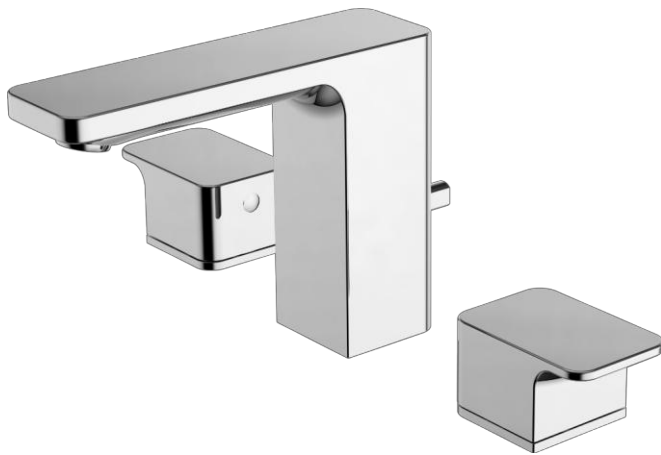

Acacia Evolution

3-Hole Basin Mixer Faucet

WF-1303.1T1.50

WF-1303.102.50

FEATURES

- Modern design that can fit with any style of bathroom
- Ceramic disc valve for a life time use
- Strong brass construction
- Nickel and chromium plating for durable finish
- Adjustable water stream direction aerator
- Without Pop-up drain
- Flow Rate @ 0.1 MPa : 5.76 L/Min

SPECIFICATIONS

- Widespread Basin Mixer Faucet
- 3-Hole Installation : dual handles (Hot & Cold)
- Spout Reach: 117 mm
- Spout Height: 99 mm

FINISHES AVAILABILITY

- Chrome (- CP)

AWARDS WON

- N/A

SHIPPING WEIGHT